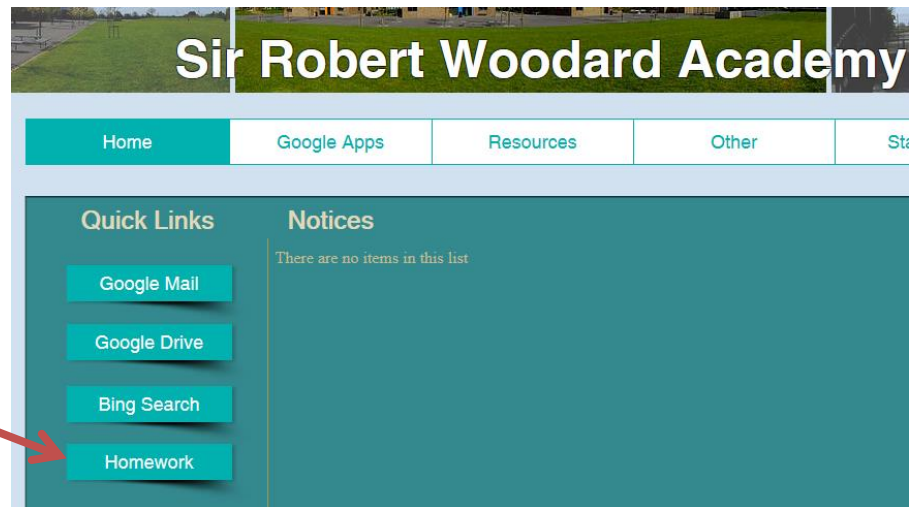

Show My Homework – Student Log In Details

Please find below details on how students can log into Show My Homework.
Parental access will be given out at the Meet the Tutor evening on 20 September.

From the
VLE/Landing Page
(www.srwa.co.uk)
click the Homework
button